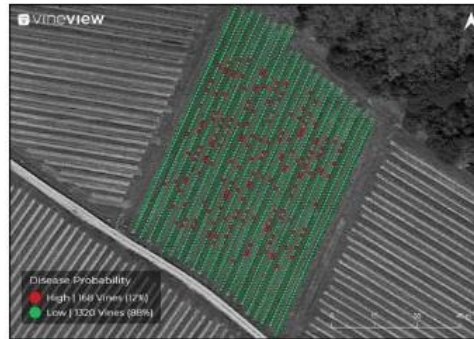

CONNECT

VINEVIEW APP

Achieve vine balance and optimize harvest scheduling

LEARN MORE ABOUT VINE VIGOR PRODUCTS

Eradicate Grapevine Disease in Your Vineyard

LEARN MORE ABOUT DISEASE DETECTION

Improve Irrigation and Conserve Water